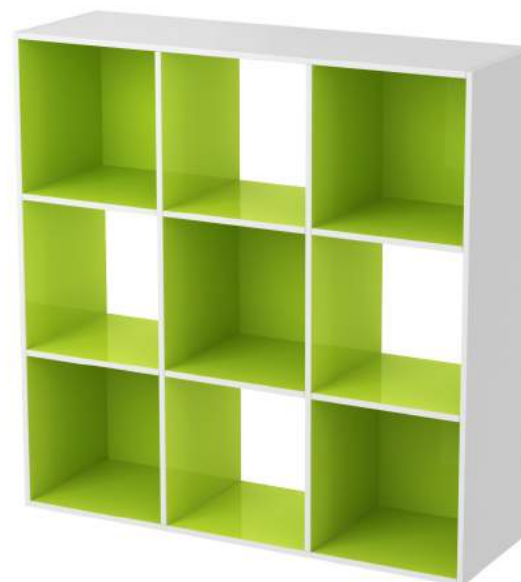

Item No: NSTO-CS-3×3 white & green

Project Name: Delfino
Description: 3*3 Cube
Product Size: 88.8*29*89cm
Carton Size: 33.7*12.1*98cm

QTY/CTN: 1
NW: 19kg
GW: 20kg

20FT: 700 sets
40GP: 1401 sets
40HQ: 1625 sets