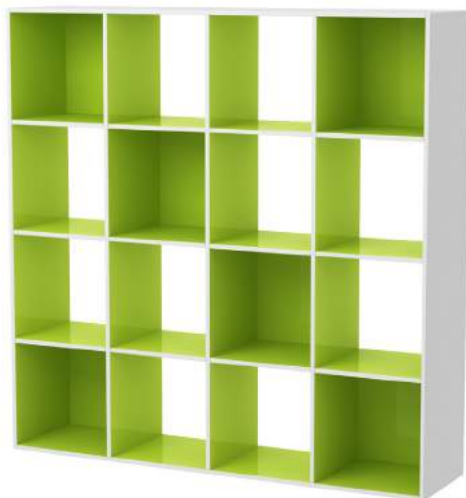

Item No: NSTO-CS-4×4 white & green

Project Name: Delfino
Description: 4*4 Cube
Product Size: 118*29*118.2cm
Carton Size: 33.7*14.3*124.2cm

QTY/CTN: 1
NW: 32kg
GW: 33kg

20FT: 466 sets
40GP: 936 sets
40HQ : 1083 sets