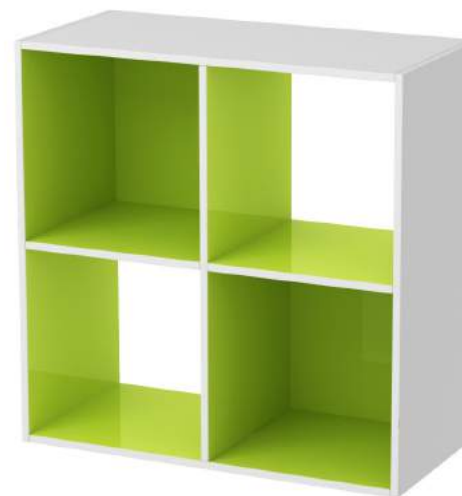

Item No: NSTO-CS-2×2 white & green

Project Name: Delfino
Description: 2*2 Cube
Product Size: 59.6*29*59.8cm
Carton Size: 35.9*8.7*68.5cm

QTY/CTN: 1
NW: 10kg
GW: 10kg

20FT: 1333 sets
40GP: 2617 sets
40HQ: 3095 sets